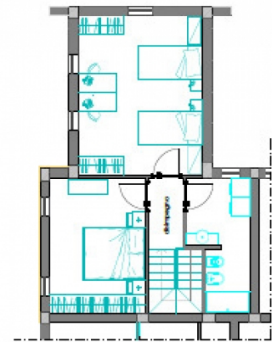

Floor: 1+2/2

Square feet: 90 * the surface is for guidance only and as such does not constitute a close bond

N. rooms: 2

N. Services: 2

Top floor: Yes

Panoramic View: Yes

Termoautonomo: Yes

Terrace: Yes

Parking: Yes

PIANO PRIMO scala 1:100

PIANO SOTTOTETTO scala 1:100
praticabile non abitabile