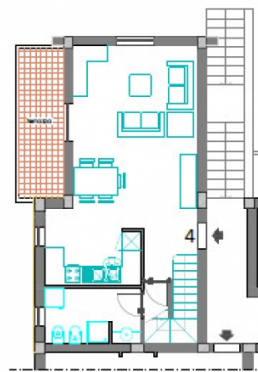

Floor: 1+2/2

Square feet: 90 * the surface is for guidance only and as such does not constitute a close bond

N. rooms: 2

N. Services: 2

Top floor: Yes

Panoramic View: Yes

Termoautonomo: Yes

Terrace: Yes

Parking: Yes

PIANO PRIMO scala 1:100

PIANO SOTTOTETTO scala 1:100
praticabile non abitabile